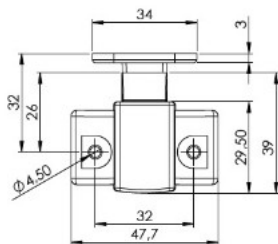

## Description:

Slam Lock "RV", W/Lift Handle Mini, 13-19mm, CPL Zamak Handle & Grey ABS Housing, Incl. Grey ABS Striking Plate

## Item number:

14.03.080-0

Units	Box	Carton	HS Code	Barcode
Pcs.	20	200	8301300000	
				5704866518253

Installation hole/drill: