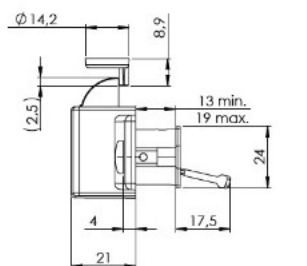

## Description:

Slam Lock "RV", W/Lift Handle Mini, 13-19mm, CPL Zamak Handle & Grey ABS Housing, Incl. Grey ABS Striking Plate

## Item number:

14.03.080-0

Units	Box	Carton	HS Code	Barcode
Pcs.	20	200	8301300000	
				5704866518253

Installation hole/drill: