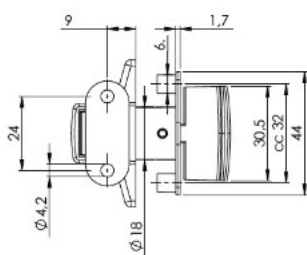

## Description:

Slam Lock "RV", W/Lift Handle Mini, 13-19mm, CPL Zamak Handle & Grey ABS Housing, Incl. Grey ABS Striking Plate

## Item number:

14.03.080-0

Units	Box	Carton	HS Code	Barcode
Pcs.	20	200	8301300000	
				5704866518253

Installation hole/drill: